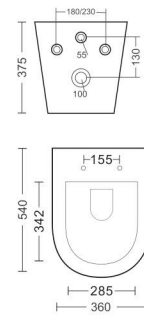

SUN BW04

RIMLESS
L540 W360 H375mm

MRP. 8285