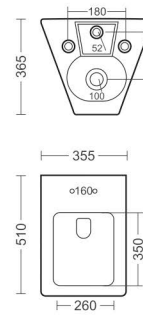

LIVA BW02

L545 W345 H360mm

MRP. 8285

NANO BW16

RIMLESS
L510 W355 H365mm

MRP. 8285

SEEN BW17

RIMLESS
L500 W350 H350mm