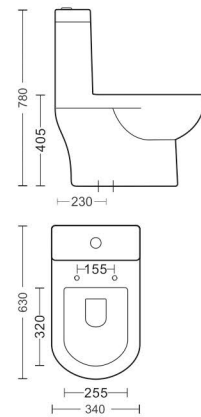

MRP. 9429

SEDNY BOP02

WASHDOWN
S Trap 230mm / 300mm / P Trap
L670 W370 H740mm

MRP. 9429

COSMOS BOP18

WASHDOWN
S Trap 230mm / P Trap
L665 W360 H760mm

MRP. 9300

GALAXY BOP22

WASHDOWN
S Trap 230mm / 300mm / P Trap
L695 W365 H730mm

MRP. 9142

CELOW BOP04

WASHDOWN
S Trap 230mm
L630 W340 H780mm

MRP. 8800

TESSA BOP11

WASHDOWN
S Trap 230mm / P Trap
L695 W370 H735mm

MRP. 8285