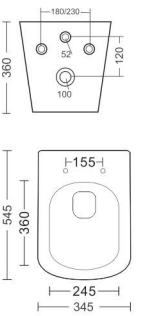

LIVA BW02

L545 W345 H360mm

MRP. 8285