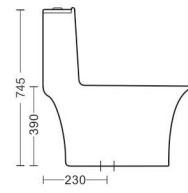

The Premium
Quality & Elegance

www.bathco.in

MOON BOP01

SIPHONIC 4D FLUSHING
S Trap 230mm
L710 W375 H745mm

MRP. 10571

ORBIT BOP16

SIPHONIC 4D FLUSHING
S Trap 230mm
L670 W360 H715mm

MRP. 10571