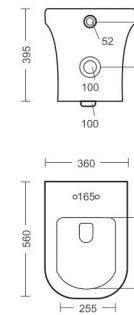

S Trap 100mm / P Trap 180mm
L560 W360 H395mm

MRP. 5142

SIGMA BW12

S Trap 100mm / P Trap 170mm
L510 W365 H395mm

MRP. 5142

THE PRODUCT
FEATURES

Resistant to accidental damage

Greater durability for longer period of time