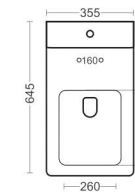

MRP. 9429

PANDORA BOP17

SIPHONIC 5D FLUSHING
S Trap 230mm
L660 W370 H710mm

MRP. 10571

DYNAMIC BOP14

WASHDOWN
S Trap 230mm / P Trap
L645 W355 H765mm

MRP. 9666

ORCHARD BOP08