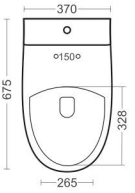

NERO BOP12

SIPHONIC TORNADO FLUSHING
S Trap 230mm
L670 W375 H720mm

MRP. 9429

TOPIC BOP20

SIPHONIC TORNADO FLUSHING
S Trap 230mm
L675 W370 H755mm

MRP. 10130

LUPIN BOP07

SIPHONIC 4D FLUSHING
S Trap 230mm
L655 W350 H740mm