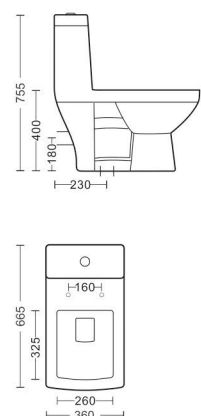

MRP. 8571

SARA BOP13

WASHDOWN
S Trap 230mm / P Trap
L685 W370 H745mm

MRP. 8571

Two Piece
collection

CURA BOP06

WASHDOWN
S Trap 230mm / P Trap
L665 W360 H755mm

MRP. 8285