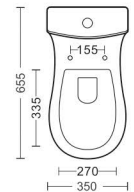

NERO BOP12

SIPHONIC TORNADO FLUSHING
S Trap 230mm
L670 W375 H720mm

MRP. 9429

TOPIC BOP20

SIPHONIC TORNADO FLUSHING
S Trap 230mm
L675 W370 H755mm

MRP. 10130

LUPIN BOP07

SIPHONIC 4D FLUSHING
S Trap 230mm
L655 W350 H740mm