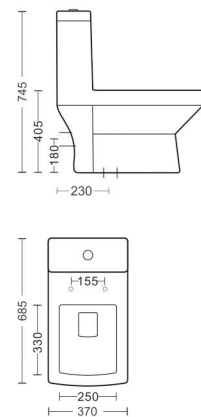

SARA BOP13

WASHDOWN
S Trap 230mm / P Trap
L685 W370 H745mm

MRP. 8571

Two Piece
collection