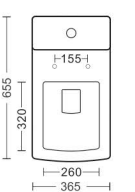

MRP. 9429

PANDORA BOP17

SIPHONIC 5D FLUSHING
S Trap 230mm
L660 W370 H710mm

MRP. 10571

DYNAMIC BOP14

WASHDOWN
S Trap 230mm / P Trap
L645 W355 H765mm

MRP. 9666

ORCHARD BOP08