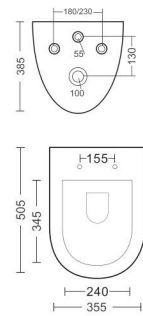

RIMLESS
L505 W355 H385mm

MRP. 8857

SUN BW04

RIMLESS
L540 W360 H375mm

MRP. 8285

SPANO BW06

L545 W355 H365mm

MRP. 8571