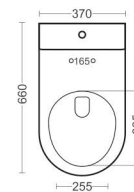

SIPHONIC 5D FLUSHING
S Trap 230mm
L660 W370 H710mm

MRP. 10571