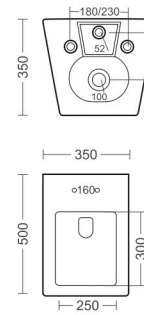

LIVA BW02

L545 W345 H360mm

MRP. 8285

NANO BW16

RIMLESS
L510 W355 H365mm

MRP. 8285

SEEN BW17

RIMLESS
L500 W350 H350mm