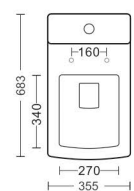

SIPHONIC TORNADO FLUSHING
S Trap 300mm / 230mm
L683 W355 H730mm

MRP. 11428