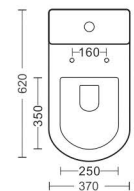

WASHDOWN
S Trap 230mm / 100mm / P Trap
L655 W365 H745mm

MRP. 9429

CAMEL BOP03

SIPHONIC TORNADO FLUSHING
S Trap 300mm / 230mm
L683 W355 H730mm

MRP. 11428

HONEY BOP10

SIPHONIC TORNADO FLUSHING
S Trap 230mm / 300mm
L620 W370 H750mm