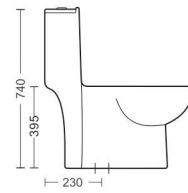

NERO BOP12

SIPHONIC TORNADO FLUSHING
S Trap 230mm
L670 W375 H720mm

MRP. 9429

TOPIC BOP20

SIPHONIC TORNADO FLUSHING
S Trap 230mm
L675 W370 H755mm

MRP. 10130

LUPIN BOP07

SIPHONIC 4D FLUSHING
S Trap 230mm
L655 W350 H740mm