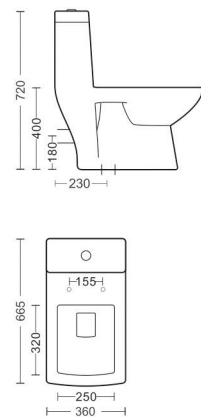

CRISIL BOP09

WASHDOWN
S Trap 230mm / P Trap
L665 W360 H720mm

MRP. 8571