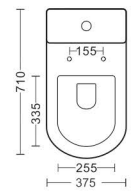

The Premium
Quality & Elegance

www.bathco.in

MOON BOP01

SIPHONIC 4D FLUSHING
S Trap 230mm
L710 W375 H745mm

MRP. 10571

ORBIT BOP16

SIPHONIC 4D FLUSHING
S Trap 230mm
L670 W360 H715mm

MRP. 10571