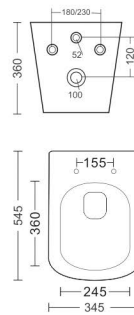

LIVA ART

L545 W345 H360mm

MRP. 13285