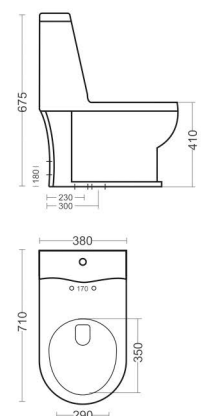

LEKME BOP05

WASHDOWN
S Trap 230mm / 300mm / P Trap
L710 W380 H675mm

MRP. 8285