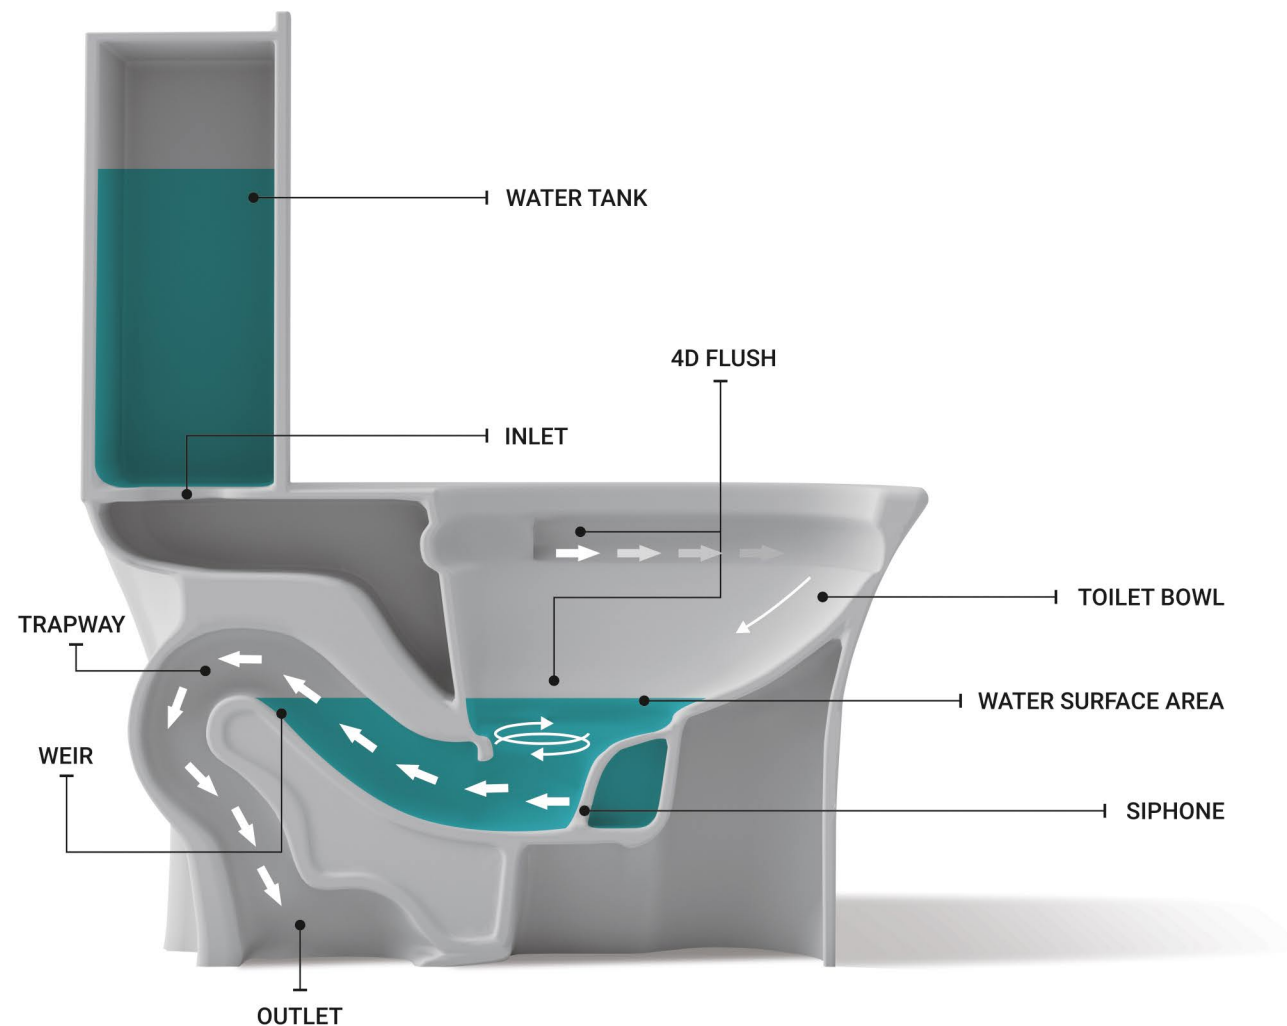

A rimless toilet is simply a toilet without a traditional rim. Instead of water flowing into the bowl all the way round the rim, a direct flush technique shoots water around the edge of a smooth pan. As there is no rim, rimless toilets are easy to clean and more hygienic than a traditional toilet.

HOW IT WORK

- Large water surface offers easy cleaning
- Extra large siphon jet for maximum power
- Elegant skirted design offers easy cleaning
- Large computer designed, fully glazed trap way reduces clogging

WHAT ARE SIPHONIC CLOSETS?

A Siphonic Closets have a long and narrow 'S' shaped trap way. The one end as the inlet in the bowl, and the other connected to the drain pipe underneath the bowl. Siphonic Closets have a larger water area and a deeper seal than normal wash-down types. This design is done by the shape of the trap way acting as a siphon. The usage of their silent and positive action with sophisticated technology, we manufacturing Siphonic Closets with using high grade raw material.

HOW DOES SIPHONIC CLOSETS WORKS?

A flush begins with pulling the lever or pushing a flush button, the flush valve opens that lets the tank water flow into the bowl. In the subject to a siphonic Closets, typically you will see water rising in the bowl and then sinking rapidly into the bowl outlet. What actually happens is that the water is flowing out faster from the tank and tries to exit the bowl immediately. This happens usually due to the large flush valve diameter than the trap way. When water exits through the trap way, it forms a vacuum by displacing the air inside and it flows over the kink in trap way is when the siphon begins to work. You can notice this when water in the closets bowl stops rising and starts decreasing. At the end of the flush, you will hear a sound of babbling, that's when the vacuum is broken and stops the siphon. The bowl then gets filled with remains water and a refill in the tank starts for the next flush. So, this is basically how a Siphonic closets works.

TECHNICAL FEATURES

SCRATCH RESISTANT

SATIN RESISTANT

HEAT RESISTANT

ECO FRIENDLY

SATIN FINISH

EASY CLEANING

ANTI BACTERIAL

WATER REPELLENT