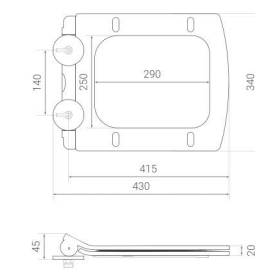

1004

UF SEAT COVER

MRP. 3428