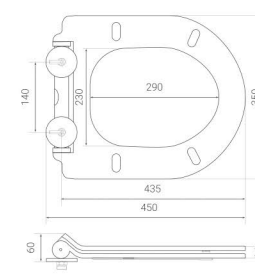

1003

UF SEAT COVER

MRP. 3428