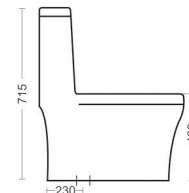

The Premium
Quality & Elegance

www.bathco.in

MOON BOP01

SIPHONIC 4D FLUSHING
S Trap 230mm
L710 W375 H745mm

MRP. 10571

ORBIT BOP16

SIPHONIC 4D FLUSHING
S Trap 230mm
L670 W360 H715mm

MRP. 10571