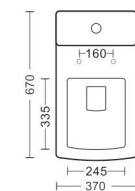

WASHDOWN
S Trap 230mm / 300mm / P Trap
L670 W370 H740mm

MRP. 9429