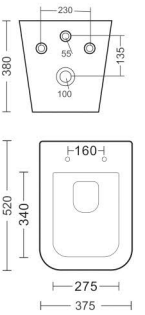

LIVA BW02

L545 W345 H360mm

MRP. 8285

NANO BW16

RIMLESS
L510 W355 H365mm

MRP. 8285

SEEN BW17

RIMLESS
L500 W350 H350mm

MRP. 8571

ALICE BW07

L555 W370 H365mm

MRP. 8285

SAMI BW05

L520 W375 H380mm

MRP. 7714

JOHN BW15