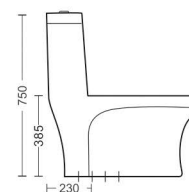

WASHDOWN
S Trap 230mm / 100mm / P Trap
L655 W365 H745mm

MRP. 9429

CAMEL BOP03

SIPHONIC TORNADO FLUSHING
S Trap 300mm / 230mm
L683 W355 H730mm

MRP. 11428

HONEY BOP10

SIPHONIC TORNADO FLUSHING
S Trap 230mm / 300mm
L620 W370 H750mm