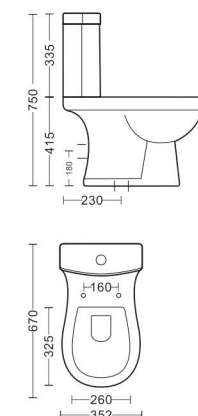

LEKME BOP05

WASHDOWN
S Trap 230mm / 300mm / P Trap
L710 W380 H675mm

MRP. 8285

CAT BTP01

WASHDOWN
S Trap 230mm / P Trap
L670 W352 H750mm

MRP. 6857

EVA BTP03

WASHDOWN
S Trap 230mm / P Trap
L660 W345 H794mm