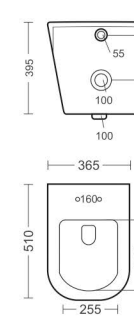

S Trap 100mm / P Trap 180mm
L560 W360 H395mm

MRP. 5142

SIGMA BW12

S Trap 100mm / P Trap 170mm
L510 W365 H395mm

MRP. 5142

THE PRODUCT
FEATURES

Resistant to accidental damage

Greater durability for longer period of time