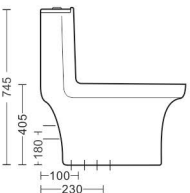

MRP. 9429

PANDORA BOP17

SIPHONIC 5D FLUSHING
S Trap 230mm
L660 W370 H710mm

MRP. 10571

DYNAMIC BOP14

WASHDOWN
S Trap 230mm / P Trap
L645 W355 H765mm

MRP. 9666

ORCHARD BOP08