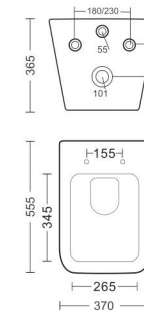

ALICE BW07

L555 W370 H365mm

MRP. 8285