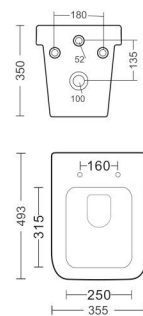

LIVA BW02

L545 W345 H360mm

MRP. 8285

NANO BW16

RIMLESS
L510 W355 H365mm

MRP. 8285

SEEN BW17

RIMLESS
L500 W350 H350mm

MRP. 8571

ALICE BW07

L555 W370 H365mm

MRP. 8285

SAMI BW05

L520 W375 H380mm

MRP. 7714

JOHN BW15