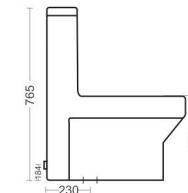

MRP. 9429

PANDORA BOP17

SIPHONIC 5D FLUSHING
S Trap 230mm
L660 W370 H710mm

MRP. 10571

DYNAMIC BOP14

WASHDOWN
S Trap 230mm / P Trap
L645 W355 H765mm

MRP. 9666

ORCHARD BOP08