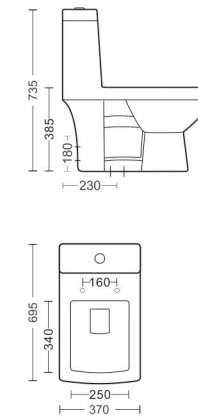

WASHDOWN
S Trap 230mm / 300mm / P Trap
L695 W365 H730mm

MRP. 9142

CELOW BOP04

WASHDOWN
S Trap 230mm
L630 W340 H780mm

MRP. 8800

TESSA BOP11

WASHDOWN
S Trap 230mm / P Trap
L695 W370 H735mm

MRP. 8285