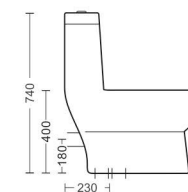

SEDNY BOP02

WASHDOWN
S Trap 230mm / 300mm / P Trap
L670 W370 H740mm

MRP. 9429