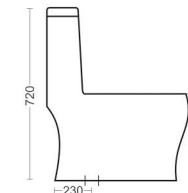

NERO BOP12

SIPHONIC TORNADO FLUSHING
S Trap 230mm
L670 W375 H720mm

MRP. 9429