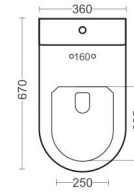

The Premium
Quality & Elegance

www.bathco.in

MOON BOP01

SIPHONIC 4D FLUSHING
S Trap 230mm
L710 W375 H745mm

MRP. 10571

ORBIT BOP16

SIPHONIC 4D FLUSHING
S Trap 230mm
L670 W360 H715mm

MRP. 10571