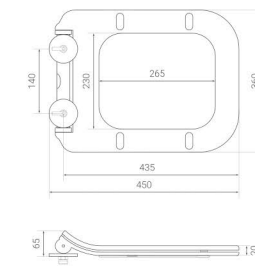

Seat Cover

collection

1001

UF SEAT COVER

MRP. 3428