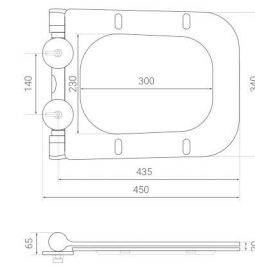

1002

UF SEAT COVER

MRP. 3428