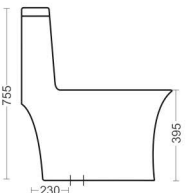

NERO BOP12

SIPHONIC TORNADO FLUSHING
S Trap 230mm
L670 W375 H720mm

MRP. 9429

TOPIC BOP20

SIPHONIC TORNADO FLUSHING
S Trap 230mm
L675 W370 H755mm

MRP. 10130

LUPIN BOP07

SIPHONIC 4D FLUSHING
S Trap 230mm
L655 W350 H740mm