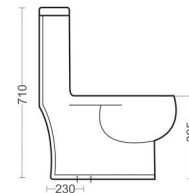

PANDORA BOP17

SIPHONIC 5D FLUSHING
S Trap 230mm
L660 W370 H710mm

MRP. 10571