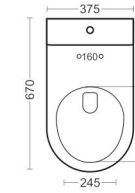

SIPHONIC TORNADO FLUSHING
S Trap 230mm
L670 W375 H720mm

MRP. 9429