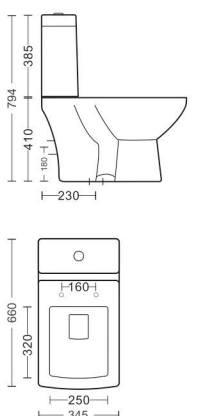

LEKME BOP05

WASHDOWN
S Trap 230mm / 300mm / P Trap
L710 W380 H675mm

MRP. 8285

CAT BTP01

WASHDOWN
S Trap 230mm / P Trap
L670 W352 H750mm

MRP. 6857

EVA BTP03

WASHDOWN
S Trap 230mm / P Trap
L660 W345 H794mm