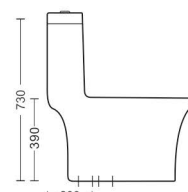

CAMEL BOP03

SIPHONIC TORNADO FLUSHING
S Trap 300mm / 230mm
L683 W355 H730mm

MRP. 11428