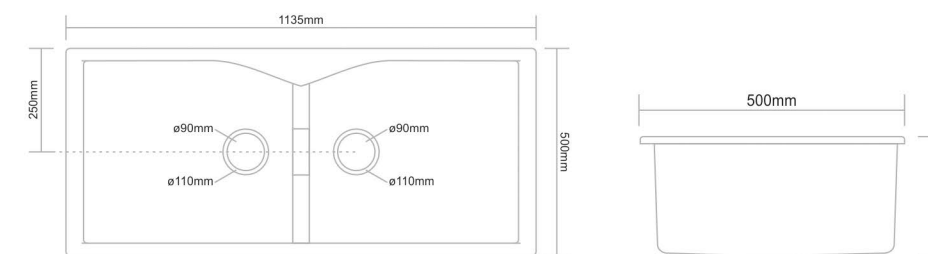

Model Code	MQ 3420	
Overall Size	34"x20" / 860x495x205mm	
Weight	22.6kg (Approx.)	
Thickness	15mm	
Accessories	Waste Coupling	
Finish	Granite Series	Metallic Series

DIMENSIONS (Approx.)

COLOURS / SHADES

GRANITE SERIES

METALLIC SERIES

QUARTZ Series

RIVER STONE

GRANITE SERIES

TECHNICALS

Model Code	MQ 3920	
Overall Size	39"x19.5" / 990x495x210mm	
Weight	19kg (Approx.)	
Thickness	15mm	
Accessories	Waste Coupling	
Finish	Granite Series	Metallic Series

DIMENSIONS (Approx.)

COLOURS / SHADES

GRANITE SERIES

METALLIC SERIES

QUARTZ Series

PEARL STONE

GRANITE SERIES

TECHNICALS

Model Code	MQ 4520	
Overall Size	45"x20" / 1135x500x215mm	
Weight	20.5kg (Approx.)	
Thickness	15mm	
Accessories	Waste Coupling	
Finish	Granite Series	Metallic Series

DIMENSIONS (Approx.)

COLOURS / SHADES