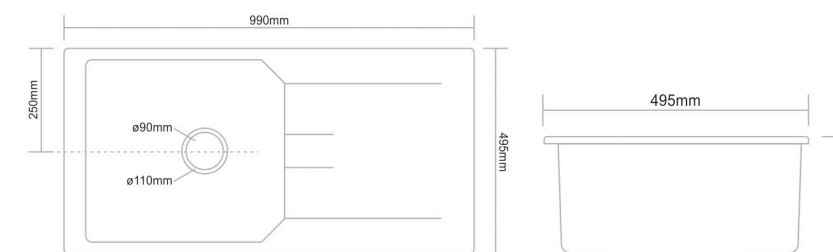

DIMENSIONS (Approx.)