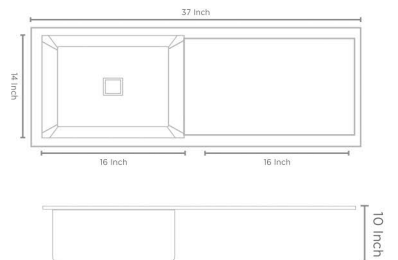

Code	Overall Size	Bowl Size	Finish
HM 789 DB	37"x18"x9" 925x450x225mm	16"x14" 400x350mm	Matt
HM 500 DB	45"x20"x10" 1125x500x250mm	20"x16" 500x400mm	Matt

DRAIN BOARD Series

202 Grade Stainless Steel

Code	Overall Size	Bowl Size	Finish
HM 789 DR	37"x18"x9" 925x450x225mm	16"x14" 400x350mm	Matt
HM 500 DR	45"x20"x10" 1125x500x250mm	20"x16" 500x400mm	Matt