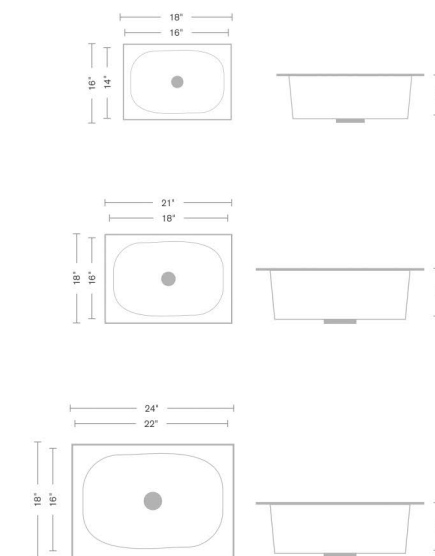

Rowa Series Sinks Are Available In Banding Border Only.
0.8 mm Thickness Stainless Steel 202 Grade.

0.6MM THICKNESS Zeel Series

0.6mm Medium 202 Grade Stainless Steel

Code	Overall Size	Bowl Size	Finish
ZL 868	18"x16"x8" 450x400x200mm	16"x14" 400x350mm	Glossy / Matt
ZL 078	20"x17"x8" 500x425x200mm	18"x15" 450x375mm	Glossy / Matt
ZL 188	21"x18"x8" 525x450x200mm	18"x15" 450x375mm	Glossy / Matt
ZL 288	22"x18"x8" 550x450x200mm	20"x16" 500x400mm	Glossy / Matt
ZL 488	24"x18"x8" 600x450x200mm	22"x16" 550x400mm	Glossy / Matt

Zeel Series Sinks Are Available In Banding Border Only.
0.6 mm Thickness Stainless Steel 202 Grade.

0.6MM THICKNESS Zeel Series

Bathco
earthenware

0.6mm Medium 202 Grade Stainless Steel

Code	Overall Size	Bowl Size	Finish
ZL 467	14"x16"x7" 350x400x175mm	12"x14" 300x350mm	Glossy / Matt
ZL 667	16"x16"x7" 400x400x175mm	14"x14" 350x350mm	Glossy / Matt
ZL 867	18"x16"x7" 450x400x175mm	16"x14" 400x350mm	Glossy / Matt
ZL 887	18"x18"x7" 450x450x175mm	16"x16" 400x400mm	Glossy / Matt
ZL 077	20"x17"x7" 500x425x175mm	18"x15" 450x375mm	Glossy / Matt
ZL 187	21"x18"x7" 525x450x175mm	18"x15" 450x375mm	Glossy / Matt
ZL 287	22"x18"x7" 550x450x175mm	20"x16" 500x400mm	Glossy / Matt
ZL 487	24"x18"x7" 600x450x175mm	22"x16" 550x400mm	Glossy / Matt

Zeel Series Sinks Are Available In Banding Border Only.
0.6 mm Thickness Stainless Steel 202 Grade.

1.0/0.8 MM THICKNESS Oval Bowl
Drain Board Series

Oval Bowl Drain Board Sinks Are Available In Banding Border & C Type Border.
1mm & 0.8mm Thickness Stainless Steel 202 Grade.

1mm Extra Heavy / 0.8mm Heavy 202 Grade Stainless Steel

Code	Overall Size	Bowl Size	Finish
MZ 788 DR	37"x18"x8" 925x450x200mm Drain Board / Oval	16"x14" 400x350mm	Glossy / Matt
RW 788 DR	37"x18"x7" 925x450x175mm Drain Board / Oval	16"x14" 400x350mm	Glossy / Matt