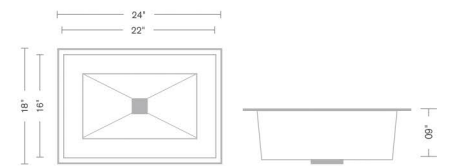

1mm Extra Heavy 202 Grade Stainless Steel

D2 868	18"x16"x8" 450x400x200mm	16"x14" 400x350mm	Glossy / Matt
D2 188	21"x18"x8.5" 525x450x212.5mm	19"x16" 475x400mm	Glossy / Matt
D2 489	24"x18"x9" 600x450x225mm	22"x16" 550x400mm	Glossy / Matt