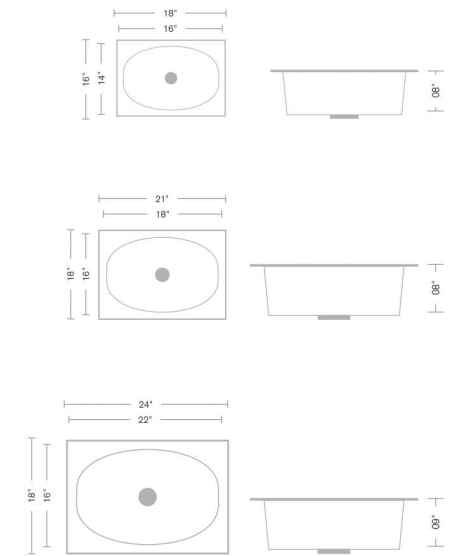

Straight Series Sinks Are Available In Banding Border Only.
1 mm Thickness Stainless Steel 304 & 202 Grade.
Single 1 Pcs. Box Packing.

1mm Extra Heavy 202 Grade Stainless Steel

Code	Overall Size	Bowl Size	Finish
MZ 868	18"x16"x8" 450x400x200mm	16"x14" 400x350mm	Glossy / Matt
MZ 078	20"x17"x8" 500x425x200mm	18"x15" 450x375mm	Glossy / Matt
MZ 188	21"x18"x8" 525x450x200mm	18"x15" 450x375mm	Glossy / Matt
MZ 288	22"x18"x8" 550x450x200mm	20"x16" 500x400mm	Glossy / Matt
MZ 488	24"x18"x8" 600x450x200mm	22"x16" 550x400mm	Glossy / Matt
MZ 489	24"x18"x9" 600x450x225mm	22"x16" 550x400mm	Glossy / Matt
MZ 480	24"x18"x10" 600x450x250mm	22"x16" 550x400mm	Glossy / Matt

Oval Series Sinks Are Available In Banding Border Only.
1 mm Thickness Stainless Steel 202 Grade.

0.8MM THICKNESS Rowa Series

0.8mm Heavy 202 Grade Stainless Steel

Code	Overall Size	Bowl Size	Finish
RW 467	14"x16"x7" 350x400x175mm	12"x14" 300x350mm	Glossy / Matt
RW 868	18"x16"x8" 450x400x200mm	16"x14" 400x350mm	Glossy / Matt
RW 888	18"x18"x8" 450x450x200mm	16"x16" 400x400mm	Glossy / Matt
RW 078	20"x17"x8" 500x425x200mm	18"x15" 450x375mm	Glossy / Matt
RW 188	21"x18"x8" 525x450x200mm	18"x15" 450x375mm	Glossy / Matt
RW 288	22"x18"x8" 550x450x200mm	20"x16" 500x400mm	Glossy / Matt
RW 488	24"x18"x8" 600x450x200mm	22"x16" 550x400mm	Glossy / Matt
RW 489	24"x18"x9" 600x450x225mm	22"x16" 550x400mm	Glossy / Matt
RW 480	24"x18"x10" 600x450x250mm	22"x16" 550x400mm	Glossy / Matt

Rowa Series Sinks Are Available In Banding Border Only.
0.8 mm Thickness Stainless Steel 202 Grade.

0.6MM THICKNESS Zeel Series

0.6mm Medium 202 Grade Stainless Steel

Code	Overall Size	Bowl Size	Finish
ZL 868	18"x16"x8" 450x400x200mm	16"x14" 400x350mm	Glossy / Matt
ZL 078	20"x17"x8" 500x425x200mm	18"x15" 450x375mm	Glossy / Matt
ZL 188	21"x18"x8" 525x450x200mm	18"x15" 450x375mm	Glossy / Matt
ZL 288	22"x18"x8" 550x450x200mm	20"x16" 500x400mm	Glossy / Matt
ZL 488	24"x18"x8" 600x450x200mm	22"x16" 550x400mm	Glossy / Matt