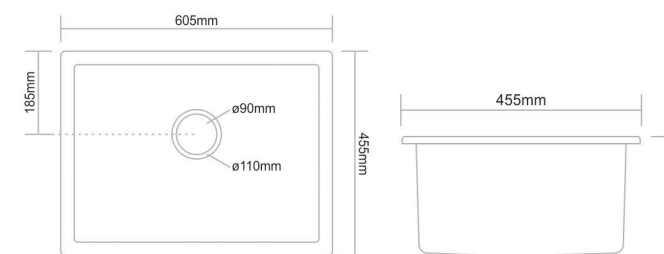

Code	Overall Size	Bowl Size	Finish
D3 868	18"x16"x8" 450x400x200mm	16"x14" 400x350mm	Glossy / Matt
D3 188	21"x18"x8.5" 525x450x212.5mm	19"x16" 475x400mm	Glossy / Matt
D3 489	24"x18"x9" 600x450x225mm	22"x16" 550x400mm	Glossy / Matt

Bathco
earthenware

RIVER STONE

GRANITE SERIES

TECHNICALS

Model Code	MQ 2118	
Overall Size	21"x18" / 530x455x215mm	
Weight	10.5kg (Approx.)	
Thickness	12mm	
Accessories	Waste Coupling	
Finish	Granite Series	Metallic Series

DIMENSIONS (Approx.)

COLOURS / SHADES

GRANITE SERIES

METALLIC SERIES

QUARTZ Series

DESERT STONE

GRANITE SERIES

TECHNICALS

Model Code	MQ 2418	
Overall Size	24"x18" / 605x455x215mm	
Weight	9.5kg (Approx.)	
Thickness	10mm	
Accessories	Waste Coupling	
Finish	Granite Series	Metallic Series

DIMENSIONS (Approx.)

COLOURS / SHADES

GRANITE SERIES