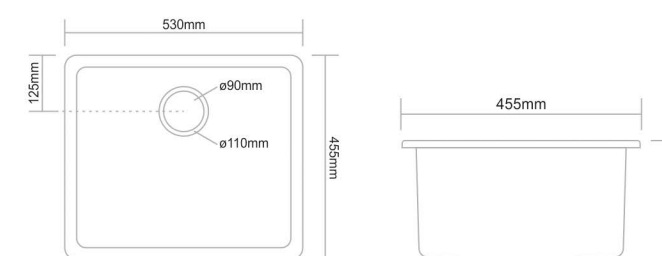

DIMENSIONS (Approx.)