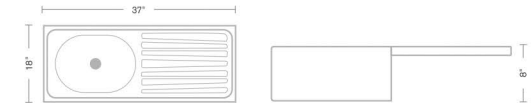

Zeel Series Sinks Are Available In Banding Border Only.
0.6 mm Thickness Stainless Steel 202 Grade.

0.6MM THICKNESS Zeel Series

Bathco
earthenware

0.6mm Medium 202 Grade Stainless Steel

Code	Overall Size	Bowl Size	Finish
ZL 467	14"x16"x7" 350x400x175mm	12"x14" 300x350mm	Glossy / Matt
ZL 667	16"x16"x7" 400x400x175mm	14"x14" 350x350mm	Glossy / Matt
ZL 867	18"x16"x7" 450x400x175mm	16"x14" 400x350mm	Glossy / Matt
ZL 887	18"x18"x7" 450x450x175mm	16"x16" 400x400mm	Glossy / Matt
ZL 077	20"x17"x7" 500x425x175mm	18"x15" 450x375mm	Glossy / Matt
ZL 187	21"x18"x7" 525x450x175mm	18"x15" 450x375mm	Glossy / Matt
ZL 287	22"x18"x7" 550x450x175mm	20"x16" 500x400mm	Glossy / Matt
ZL 487	24"x18"x7" 600x450x175mm	22"x16" 550x400mm	Glossy / Matt

Zeel Series Sinks Are Available In Banding Border Only.
0.6 mm Thickness Stainless Steel 202 Grade.

1.0/0.8 MM THICKNESS Oval Bowl
Drain Board Series

Oval Bowl Drain Board Sinks Are Available In Banding Border & C Type Border.
1mm & 0.8mm Thickness Stainless Steel 202 Grade.

1mm Extra Heavy / 0.8mm Heavy 202 Grade Stainless Steel

Code	Overall Size	Bowl Size	Finish
MZ 788 DR	37"x18"x8" 925x450x200mm Drain Board / Oval	16"x14" 400x350mm	Glossy / Matt
RW 788 DR	37"x18"x7" 925x450x175mm Drain Board / Oval	16"x14" 400x350mm	Glossy / Matt