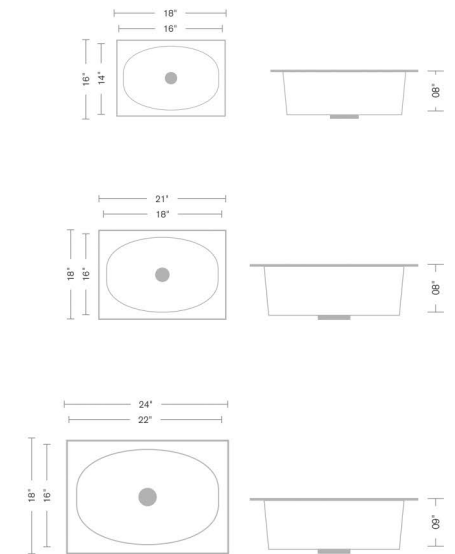

Code	Overall Size	Bowl Size	Finish
D3 868	18"x16"x8" 450x400x200mm	16"x14" 400x350mm	Glossy / Matt
D3 188	21"x18"x8.5" 525x450x212.5mm	19"x16" 475x400mm	Glossy / Matt
D3 489	24"x18"x9" 600x450x225mm	22"x16" 550x400mm	Glossy / Matt

Code	Overall Size	Bowl Size	Finish
S3 868	18"x16"x8" 450x400x200mm	16"x14" 400x350mm	Glossy / Matt
S3 078	20"x17"x8" 500x425x200mm	18"x15" 450x375mm	Glossy / Matt
S3 188	21"x18"x8" 525x450x200mm	19"x16" 475x400mm	Glossy / Matt
S3 288	22"x18"x8" 550x450x200mm	20"x16" 500x400mm	Glossy / Matt
S3 489	24"x18"x9" 600x450x225mm	22"x16" 550x400mm	Glossy / Matt

1mm Extra Heavy 202 Grade Stainless Steel

S2 868	18"x16"x8" 450x400x200mm	16"x14" 400x350mm	Glossy / Matt
S2 078	20"x17"x8" 500x425x200mm	18"x15" 450x375mm	Glossy / Matt
S2 188	21"x18"x8" 525x450x200mm	19"x16" 475x400mm	Glossy / Matt
S2 288	22"x18"x8" 550x450x200mm	20"x16" 500x400mm	Glossy / Matt
S2 489	24"x18"x9" 600x450x225mm	22"x16" 550x400mm	Glossy / Matt

Straight Series Sinks Are Available In Banding Border Only.
1 mm Thickness Stainless Steel 304 & 202 Grade.
Single 1 Pcs. Box Packing.

1mm Extra Heavy 202 Grade Stainless Steel

Code	Overall Size	Bowl Size	Finish
MZ 868	18"x16"x8" 450x400x200mm	16"x14" 400x350mm	Glossy / Matt
MZ 078	20"x17"x8" 500x425x200mm	18"x15" 450x375mm	Glossy / Matt
MZ 188	21"x18"x8" 525x450x200mm	18"x15" 450x375mm	Glossy / Matt
MZ 288	22"x18"x8" 550x450x200mm	20"x16" 500x400mm	Glossy / Matt
MZ 488	24"x18"x8" 600x450x200mm	22"x16" 550x400mm	Glossy / Matt
MZ 489	24"x18"x9" 600x450x225mm	22"x16" 550x400mm	Glossy / Matt
MZ 480	24"x18"x10" 600x450x250mm	22"x16" 550x400mm	Glossy / Matt