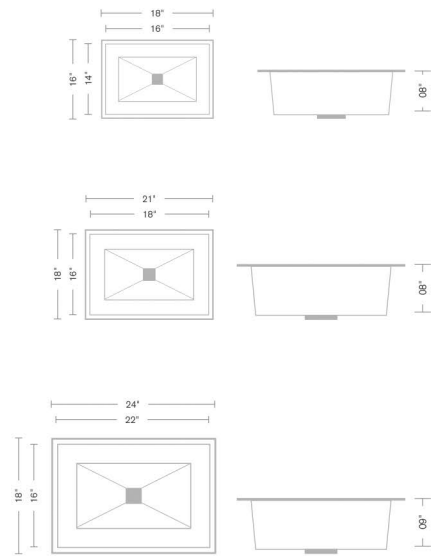

Ceramic Coating

Square Coupling

Basket

West Pipe

Box Packing