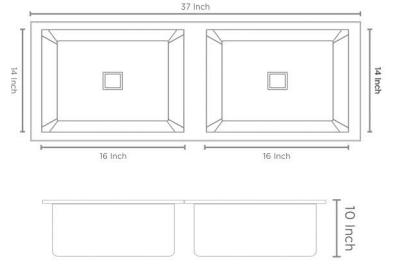

DOUBLE BOWL Series

Bathco
earthenware