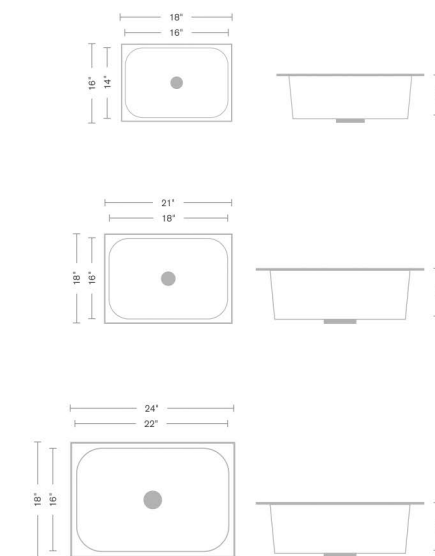

Code	Overall Size	Bowl Size	Finish
D3 868	18"x16"x8" 450x400x200mm	16"x14" 400x350mm	Glossy / Matt
D3 188	21"x18"x8.5" 525x450x212.5mm	19"x16" 475x400mm	Glossy / Matt
D3 489	24"x18"x9" 600x450x225mm	22"x16" 550x400mm	Glossy / Matt

1mm Extra Heavy 202 Grade Stainless Steel

D2 868	18"x16"x8" 450x400x200mm	16"x14" 400x350mm	Glossy / Matt
D2 188	21"x18"x8.5" 525x450x212.5mm	19"x16" 475x400mm	Glossy / Matt
D2 489	24"x18"x9" 600x450x225mm	22"x16" 550x400mm	Glossy / Matt

Diamond Series Sinks Are Available In Banding Border Only.
1 mm Thickness Stainless Steel 304 & 202 Grade.
Single 1 Pcs. Box Packing.

1.0MM THICKNESS Bathco
Straight Series

Bathco
earthenware

1mm Extra Heavy 304 Grade Stainless Steel

Code	Overall Size	Bowl Size	Finish
S3 868	18"x16"x8" 450x400x200mm	16"x14" 400x350mm	Glossy / Matt
S3 078	20"x17"x8" 500x425x200mm	18"x15" 450x375mm	Glossy / Matt
S3 188	21"x18"x8" 525x450x200mm	19"x16" 475x400mm	Glossy / Matt
S3 288	22"x18"x8" 550x450x200mm	20"x16" 500x400mm	Glossy / Matt
S3 489	24"x18"x9" 600x450x225mm	22"x16" 550x400mm	Glossy / Matt