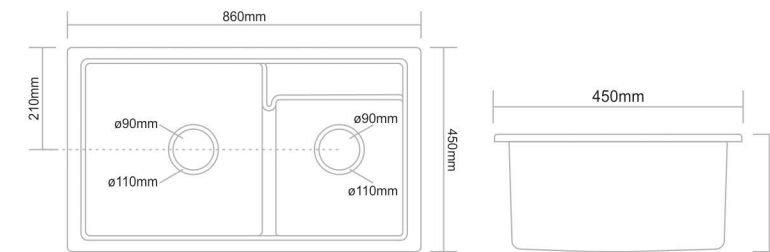

DIMENSIONS (Approx.)