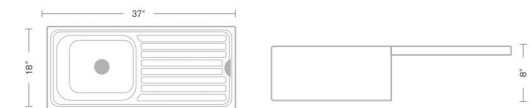

1mm Extra Heavy / 0.8mm Heavy 202 Grade Stainless Steel

Code	Overall Size	Bowl Size	Finish
MZ 788 DR	37"x18"x8" 925x450x200mm Drain Board / Oval	16"x14" 400x350mm	Glossy / Matt
RW 788 DR	37"x18"x7" 925x450x175mm Drain Board / Oval	16"x14" 400x350mm	Glossy / Matt

1.0MM THICKNESS Straight Bowl
Drain Board Series

Straight Bowl Drain Board Sinks Are Available In C Type Border.
1 mm Thickness Stainless Steel 202 Grade.

1mm Extra Heavy 202 Grade Stainless Steel

Code	Overall Size	Bowl Size	Finish
S2 788 DR	37"x18"x8" 925x450x200mm Drain Board / Straight	16"x14" 400x350mm	Glossy / Matt