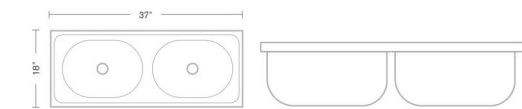

1mm Extra Heavy / 0.8mm Heavy 202 Grade Stainless Steel

Code	Overall Size	Bowl Size	Finish
MZ 788 DR	37"x18"x8" 925x450x200mm Drain Board / Oval	16"x14" 400x350mm	Glossy / Matt
RW 788 DR	37"x18"x7" 925x450x175mm Drain Board / Oval	16"x14" 400x350mm	Glossy / Matt

1.0MM THICKNESS Straight Bowl
Drain Board Series

Straight Bowl Drain Board Sinks Are Available In C Type Border.
1 mm Thickness Stainless Steel 202 Grade.

1mm Extra Heavy 202 Grade Stainless Steel

Code	Overall Size	Bowl Size	Finish
S2 788 DR	37"x18"x8" 925x450x200mm Drain Board / Straight	16"x14" 400x350mm	Glossy / Matt

1.0MM THICKNESS Oval
Double Bowl Series

oval Double bowl Sinks Are Available In C type Border Only.
1 mm Thickness Stainless Steel 202 Grade.

1mm Extra Heavy 202 Grade Stainless Steel

Code	Overall Size	Bowl Size	Finish
MZ 788 DB	37"x18"x8" 925x450x200mm Double Bowl / Oval	16"x14" 400x350mm	Glossy / Matt