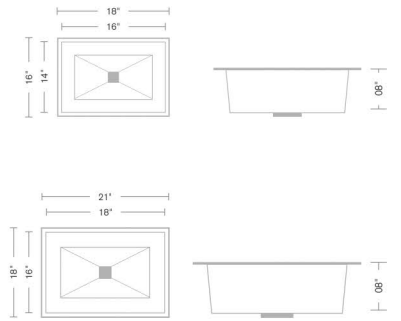

Bathco[®]
earthenware

STAINLESS STEEL

KITCHEN SINK

MEET THE

MASTER OF EVERY KITCHEN

1.0MM THICKNESS Bathco
Diamond Series

Bathco
earthenware

1mm Extra Heavy 304 Grade Stainless Steel

Code	Overall Size	Bowl Size	Finish
D3 868	18"x16"x8" 450x400x200mm	16"x14" 400x350mm	Glossy / Matt
D3 188	21"x18"x8.5" 525x450x212.5mm	19"x16" 475x400mm	Glossy / Matt
D3 489	24"x18"x9" 600x450x225mm	22"x16" 550x400mm	Glossy / Matt