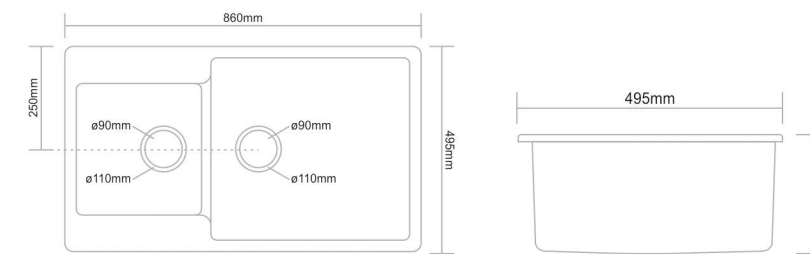

Code	Overall Size	Bowl Size	Finish
D3 868	18"x16"x8" 450x400x200mm	16"x14" 400x350mm	Glossy / Matt
D3 188	21"x18"x8.5" 525x450x212.5mm	19"x16" 475x400mm	Glossy / Matt
D3 489	24"x18"x9" 600x450x225mm	22"x16" 550x400mm	Glossy / Matt

Model Code	MQ 2418	
Overall Size	24"x18" / 605x455x215mm	
Weight	9.5kg (Approx.)	
Thickness	10mm	
Accessories	Waste Coupling	
Finish	Granite Series	Metallic Series

DIMENSIONS (Approx.)

COLOURS / SHADES

GRANITE SERIES

DIMENSIONS (Approx.)

COLOURS / SHADES

GRANITE SERIES

METALLIC SERIES

QUARTZ Series

ROYAL WHITE STONE

GRANITE SERIES

TECHNICALS

Model Code	MQ 3420	
Overall Size	34"x20" / 860x495x205mm	
Weight	22.6kg (Approx.)	
Thickness	15mm	
Accessories	Waste Coupling	
Finish	Granite Series	Metallic Series

DIMENSIONS (Approx.)

COLOURS / SHADES