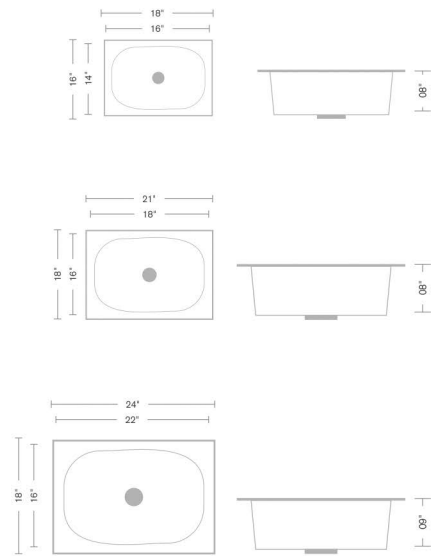

Rowa Series Sinks Are Available In Banding Border Only.
0.8 mm Thickness Stainless Steel 202 Grade.

0.6MM THICKNESS Zeel Series

0.6mm Medium 202 Grade Stainless Steel

Code	Overall Size	Bowl Size	Finish
ZL 868	18"x16"x8" 450x400x200mm	16"x14" 400x350mm	Glossy / Matt
ZL 078	20"x17"x8" 500x425x200mm	18"x15" 450x375mm	Glossy / Matt
ZL 188	21"x18"x8" 525x450x200mm	18"x15" 450x375mm	Glossy / Matt
ZL 288	22"x18"x8" 550x450x200mm	20"x16" 500x400mm	Glossy / Matt
ZL 488	24"x18"x8" 600x450x200mm	22"x16" 550x400mm	Glossy / Matt

Zeel Series Sinks Are Available In Banding Border Only.
0.6 mm Thickness Stainless Steel 202 Grade.

0.6MM THICKNESS Zeel Series

Bathco
earthenware

0.6mm Medium 202 Grade Stainless Steel

Code	Overall Size	Bowl Size	Finish
ZL 467	14"x16"x7" 350x400x175mm	12"x14" 300x350mm	Glossy / Matt
ZL 667	16"x16"x7" 400x400x175mm	14"x14" 350x350mm	Glossy / Matt
ZL 867	18"x16"x7" 450x400x175mm	16"x14" 400x350mm	Glossy / Matt
ZL 887	18"x18"x7" 450x450x175mm	16"x16" 400x400mm	Glossy / Matt
ZL 077	20"x17"x7" 500x425x175mm	18"x15" 450x375mm	Glossy / Matt
ZL 187	21"x18"x7" 525x450x175mm	18"x15" 450x375mm	Glossy / Matt
ZL 287	22"x18"x7" 550x450x175mm	20"x16" 500x400mm	Glossy / Matt
ZL 487	24"x18"x7" 600x450x175mm	22"x16" 550x400mm	Glossy / Matt