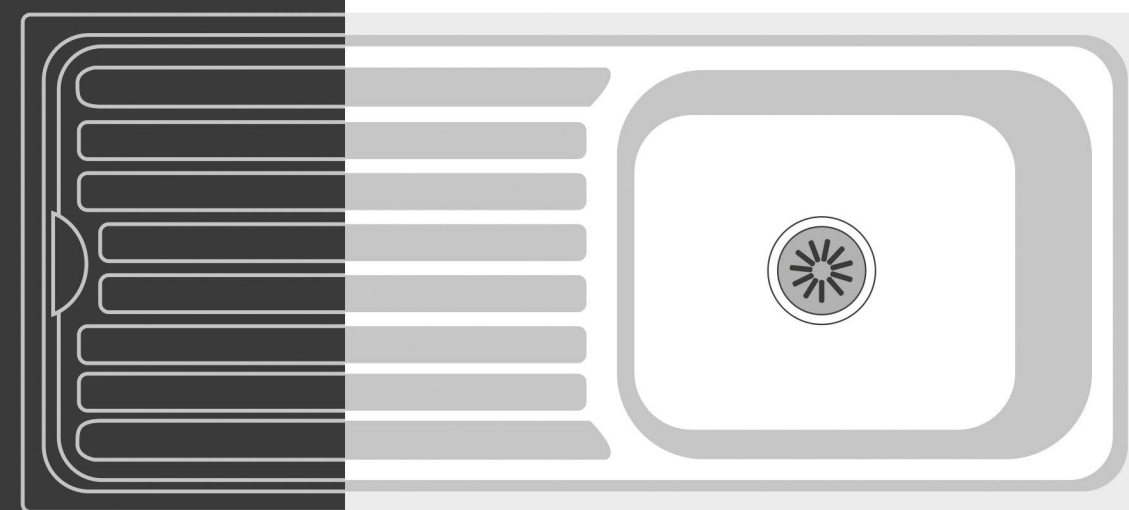

Bathco®
earthenware

KITCHEN SINK
COLLECTION

**THE MOST
INNOVATIVE DESIGNS**
PARTNER OF
EVERY KITCHEN

Bathco[®]
earthenware

OUR STORY

“Bathco” creates their own quality standard Mark in kitchen sink segment.